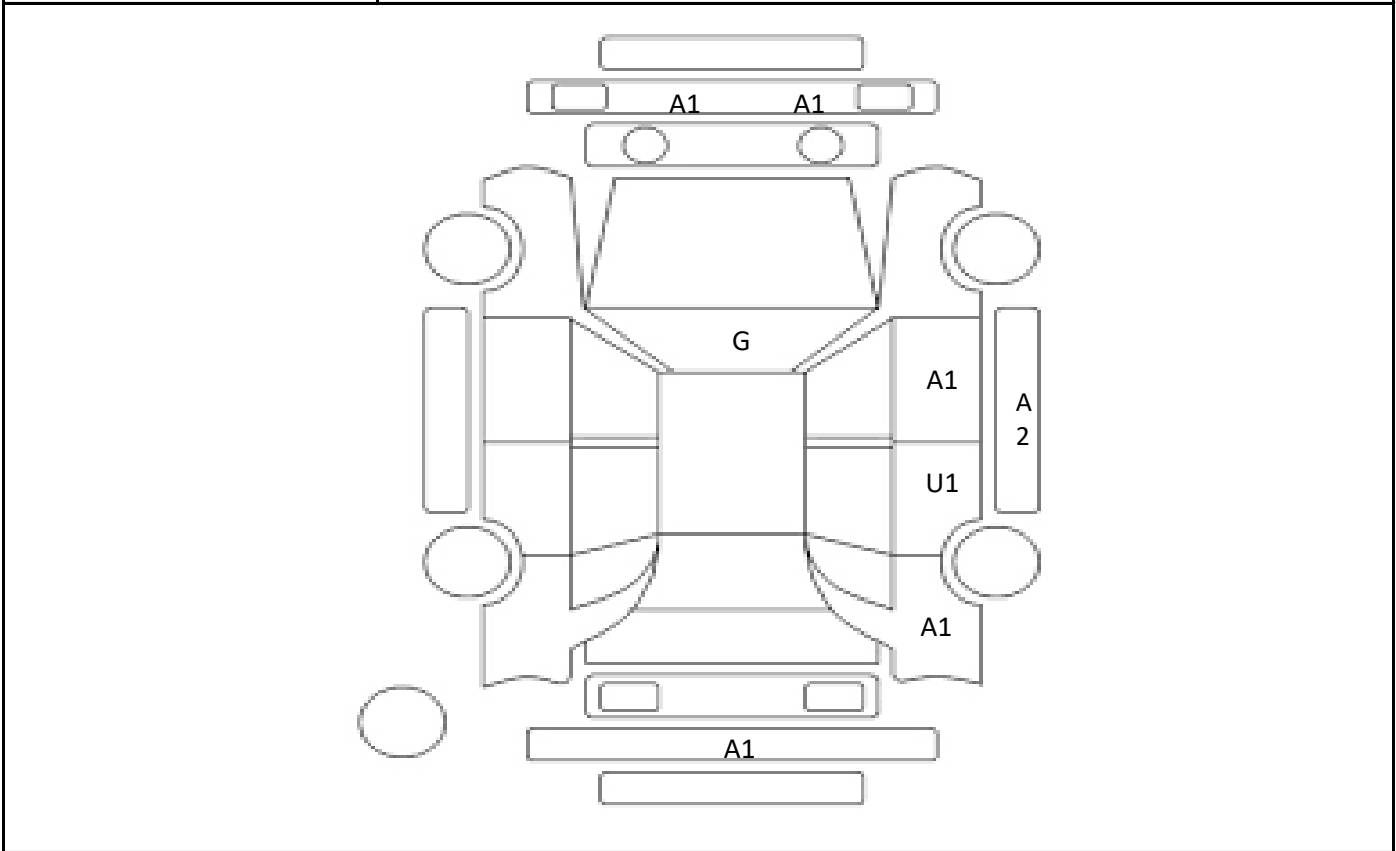

Car Number	Chassis Number
F00-D54	AXVH70-1038602

(Remark)

A(Scratch) **U**(Dent) **S**(Rust) **W**(Uneven paint) **X**(Crack) **C**(Corrode) **P**(Paint Faded)
XX(Replacement) **X**(Replacement requires) **G**(Stone chip in the glass) **Scale: 1 < 2 < 3 < 4**